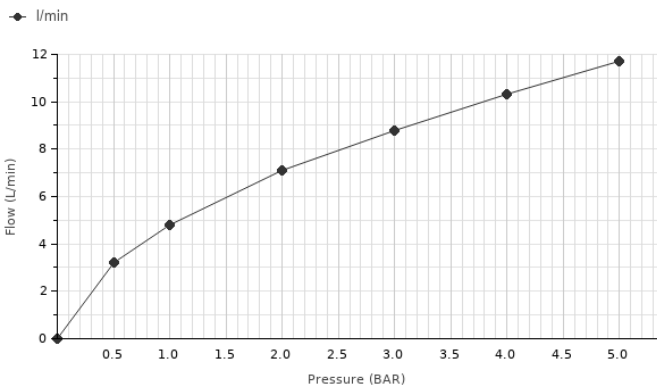

## Description

ROUND - Single lever sink mixer with pull-out shower and swivel spout. Ø35 ceramic cartridge and 3/8" connection. Length of hoses 430 mm and "Plus" aerator

## Flow rate diagramme

Pressure (bar)	0	0.5	1	2	3	4	5
Flow - l/min (±15%)	0	3.2	4.8	7.1	8.8	10.3	11.7

## Technical drawing

Dimensions in mm